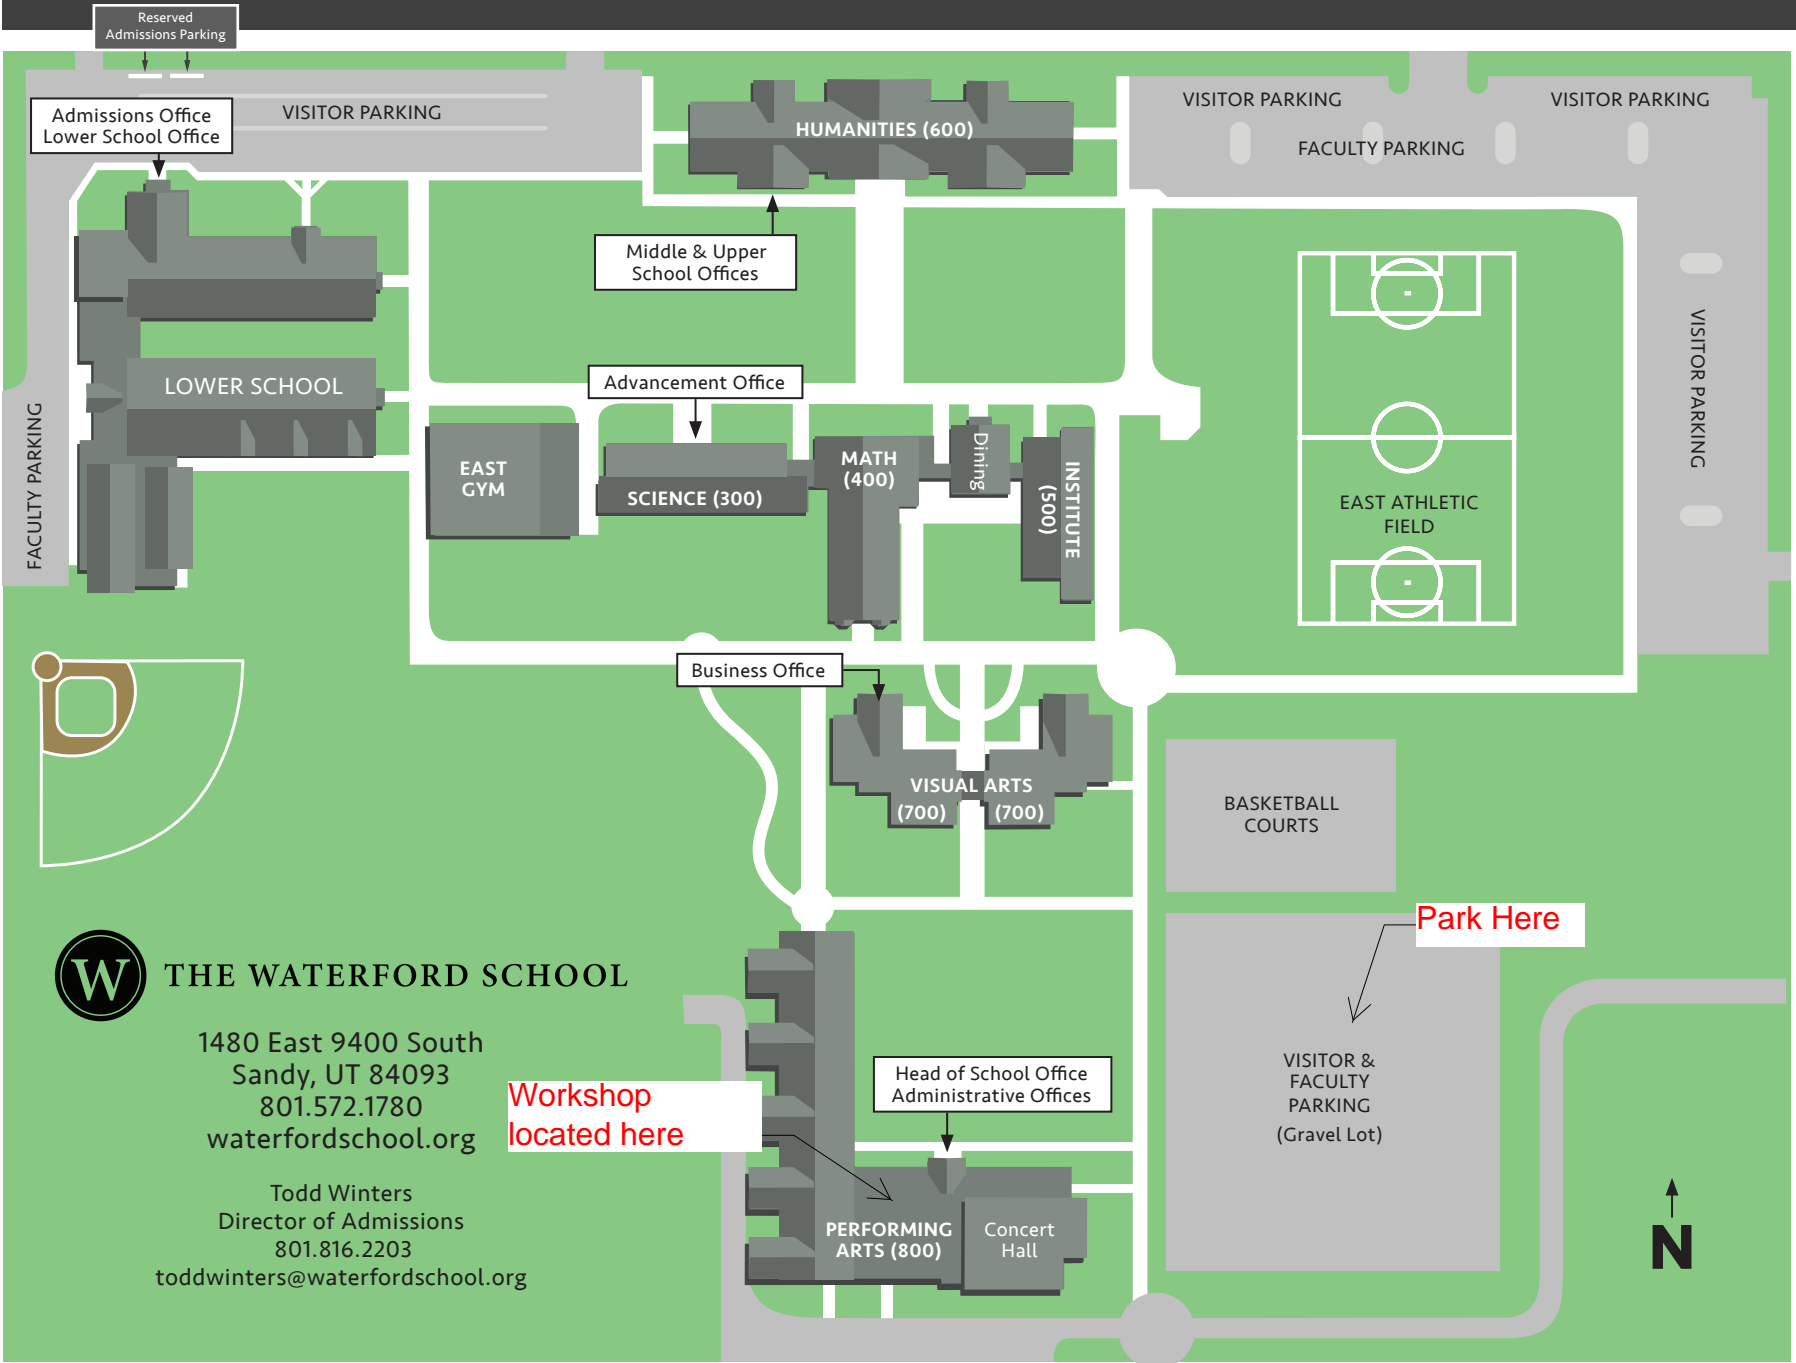

9400 SOUTH STREET

1700 EAST STREET

**THE WATERFORD SCHOOL**

1480 East 9400 South  
 Sandy, UT 84093  
 801.572.1780  
 waterfordschool.org

Todd Winters  
 Director of Admissions  
 801.816.2203  
 toddwinters@waterfordschool.org

**Workshop  
 located here**

**Park Here**